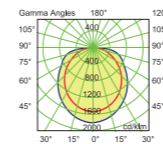

SPECIFICATION		DATA	
Material and thickness	Cold roll steel 0.8mm	System power	40W
Diffuser Material	PC	Total Lumen	3680LM
Reflector/purity	98%CHINESE	System efficiency	92LM/W
Cross plates Quantity V	21	UGR	<16
Frame Material/color	Metal/White	Beam angel	100
Certificates	CE RoHS EN62471	Driver brand	TRIDONIC/OSRAM/PHILIPS
Class	I	Dimmable	AVAILABLE
IP	IP20	PF	>0.96
Warranty	5 YEARS	THD	<20%
IK	IK05(0.7J)	Flicker free	<10%
Glow wires	850 Degrees	LED Chip brand	SAMSUNG LG
Connector	Linect/GST18i3	LED PCB board	2PCS
Cut out hole	570x570mm	CRI	>80
External size	595x595mm	LM80 8000 hours	97.9(55degrees)
Weight	3.86KGS	L70/B50 hours	YES
Size	595x595x100mm	IES file available	YES
Box Quantity packaging size	62x61x11cm	LM79	YES
Quantity for 40"HighCube	1500pcs	Low Color Tolerance	ANSI/MacAdam 3
		DC Voltage range	54-150V

COMBINICE 40W LED

This luminaire contains built-in LED lamps.

LED

The LED lamps cannot be changed in the luminaire

874/2012

H[m]	D[m]	Max lux	Med lux
1,00	3,91	1524	435
2,00	7,82	381	109
3,00	11,73	169	48
4,00	15,63	95	27
5,00	19,54	61	17