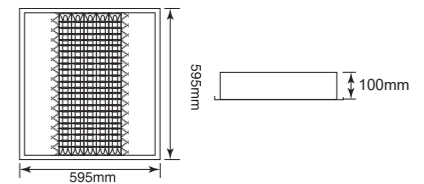

H[m]	D[m]	Max lux	Med lux
1,00	3,91	1524	435
2,00	7,82	381	109
3,00	11,73	169	48
4,00	15,63	95	27
5,00	19,54	61	17