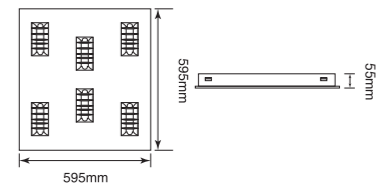

SPECIFICATION		DATA	
Material and thickness	Cold roll steel 0.8mm	System power	38W
Diffuser Material	Polycarbonate	Total Lumen	3420LM
Reflector/purity	98%CHINESE	System efficiency	90LM/W
Cross plates Quantity V	5	UGR	<15
Frame Material/color	Metal/White	Beam angel	91.1
Certificates	CE RoHS EN62471	Driver brand	TRIDONIC/OSRAM/PHILIPS
Class	I	Dimmable	AVAILABLE
IP	IP20	PF	>0.96
Warranty	5 YEARS	THD	<20%
IK	IK05(0.7J)	Flicker free	<10%
Glow wires	850 Degrees	LED Chip brand	SAMSUNG LG
Connector	Linect/GST18i3	LED PCB board	12PCS
Cut out hole	CRI	>80
External size	595x595mm	LM80 8000 hours	97.9(55degrees)
Weight	6.4KGS	L70/B50 hours	YES
Size	595x595x55mm	IES file available	YES
Box Quantity packaging size	62x61x6.5cm	LM79	YES
Quantity for 40*HighCube	2700pcs	Low Color Tolerance	ANSI/MacAdam 3
		DC Voltage range	54~150V

PROSIX 38W LED

 This luminaire contains built-in LED lamps.

 LED

The LED lamps cannot be changed in the luminaire

874/2012 

H[m]	D[m]	Max lux	Med lux	Beta=91.1°	G=0,0 Max not at G
1,00	1,52	2812	1640		
2,00	3,05	703	410		
3,00	4,57	312	182		
4,00	6,10	176	102		
5,00	7,62	112	66		

SPECIFICATION		DATA	
Material and thickness	Cold roll steel 0.8mm	System power	38W
Diffuser Material	Polycarbonate	Total Lumen	3420LM
Reflector/purity	98%CHINESE	System efficiency	90LM/W
Cross plates Quantity V	5	UGR	<15
Frame Material/color	Metal/White	Beam angel	91.1
Certificates	CE RoHS EN62471	Driver brand	TRIDONIC/OSRAM/PHILIPS
Class	I	Dimmable	AVAILABLE
IP	IP20	PF	>0.96
Warranty	5 YEARS	THD	<20%
IK	IK05(0.7J)	Flicker free	<10%
Glow wires	850 Degrees	LED Chip brand	SAMSUNG LG
Connector	Linect/GST18i3	LED PCB board	12PCS
Cut out hole	CRI	>80
External size	1195x295mm	LM80 8000 hours	97.9(55degrees)
Weight	6.4KGS	L70/B50 hours	YES
Size	1195x295x55mm	IES file available	YES
Box Quantity packaging size	30.5x6.5x12cm	LM79	YES
Quantity for 40"HighCube	2700pcs	Low Color Tolerance	ANSI/MacAdam 3
		DC Voltage range	54~150V