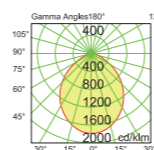

SPECIFICATION		DATA	
Material and thickness	Cold roll steel 0.8mm	System power	38W
Diffuser Material	Polycarbonate	Total Lumen	3420LM
Reflector/purity	98%CHINESE	System efficiency	90LM/W
Cross plates Quantity V	5	UGR	<15
Frame Material/color	Metal/White	Beam angel	91.1
Certificates	CE RoHS EN62471	Driver brand	TRIDONIC/OSRAM/PHILIPS
Class	I	Dimmable	AVAILABLE
IP	IP20	PF	>0.96
Warranty	5 YEARS	THD	<20%
IK	IK05(0.7J)	Flicker free	<10%
Glow wires	850 Degrees	LED Chip brand	SAMSUNG LG
Connector	Linect/GST18i3	LED PCB board	12PCS
Cut out hole	.....	CRI	>80
External size	1195x295mm	LM80 8000 hours	97.9(55degrees)
Weight	6.4KGS	L70/B50 hours	YES
Size	1195x295x55mm	IES file available	YES
Box Quantity packaging size	30.5x6.5x12cm	LM79	YES
Quantity for 40"HighCube	2700pcs	Low Color Tolerance	ANSI/MacAdam 3
		DC Voltage range	54~150V

PROSIX 38W LED

This luminaire contains built-in LED lamps.

LED

The LED lamps cannot be changed in the luminaire

874/2012

H[m]	D[m]	Max lux	Med lux	Beta=91.1°	G=0,0 Max not at G
1,00	1,52	2812	1640		
2,00	3,05	703	410		
3,00	4,57	312	182		
4,00	6,10	176	102		
5,00	7,62	112	66