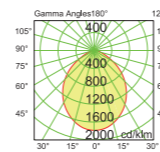

SPECIFICATION		DATA	
Material and thickness	Cold roll steel 0.8mm	System power	38W
Diffuser Material	Polycarbonate	Total Lumen	3420LM
Reflector/purity	98%CHINESE	System efficiency	90LM/W
Cross plates Quantity V	5	UGR	<15
Frame Material/color	Metal/White	Beam angel	91.1
Certificates	CE RoHS EN62471	Driver brand	TRIDONIC/OSRAM/PHILIPS
Class	I	Dimmable	AVAILABLE
IP	IP20	PF	>0.96
Warranty	5 YEARS	THD	<20%
IK	IK05(0.7J)	Flicker free	<10%
Glow wires	850 Degrees	LED Chip brand	SAMSUNG LG
Connector	Linect/GST18i3	LED PCB board	12PCS
Cut out hole	.....	CRI	>80
External size	595x595mm	LM80 8000 hours	97.9(55degrees)
Weight	6.4KGS	L70/B50 hours	YES
Size	595x595x55mm	IES file available	YES
Box Quantity packaging size	62x61x6.5cm	LM79	YES
Quantity for 40*HighCube	2700pcs	Low Color Tolerance	ANSI/MacAdam 3
		DC Voltage range	54~150V

PROSIX 38W LED

This luminaire contains built-in LED lamps.

LED

The LED lamps cannot be changed in the luminaire

874/2012

H[m]	D[m]	Max lux	Med lux	Beta=91.1°	G=0,0 Max not at G
1,00	1,52	2812	1640		
2,00	3,05	703	410		
3,00	4,57	312	182		
4,00	6,10	176	102		
5,00	7,62	112	66