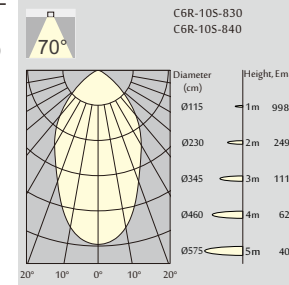

C6R

C8R

C6R

3000K  
 (Standard)

Order Information

C6R-10S 1000 Lm MODELS

(White trim, SAMSUNG LED)

| Code        | LED output | Downlight output | LED Power | System Power | CRI | CCT   |
|-------------|------------|------------------|-----------|--------------|-----|-------|
| C6R-10S-830 | 1400 lm    | 1100 lm          | 10.5 W    | 13 W         | 83  | 3000K |
| C6R-10S-840 | 1500 lm    | 1200 lm          | 10.5 W    | 13 W         | 83  | 4000K |