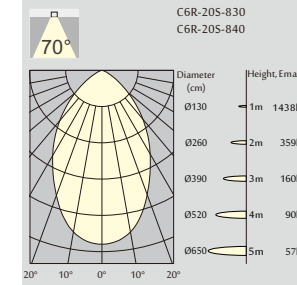

C6R

C8R

C6R

3000K  
 (Standard)

Order Information

C6R-10S 1000 Lm MODELS

(White trim, SAMSUNG LED)

| Code        | LED output | Downlight output | LED Power | System Power | CRI | CCT   |
|-------------|------------|------------------|-----------|--------------|-----|-------|
| C6R-10S-830 | 1400 lm    | 1100 lm          | 10.5 W    | 13 W         | 83  | 3000K |
| C6R-10S-840 | 1500 lm    | 1200 lm          | 10.5 W    | 13 W         | 83  | 4000K |