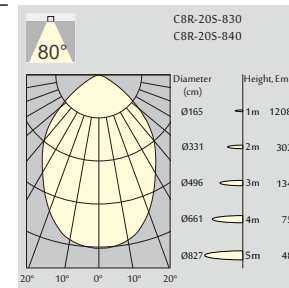

C8R

3000K
(Standard)

Order Information

C8R-20S 2000 Lm MODELS

(White trim, SAMSUNG LED)

Code	LED output	Downlight output	LED Power	System Power	CRI	CCT
C8R-20S-830	2400 lm	1900 lm	19 W	22 W	83	3000K
C8R-20S-840	2600 lm	2100 lm	19 W	22 W	83	4000K

C8R-30S 3000 Lm MODELS

(White trim, SAMSUNG LED)

Code	LED output	Downlight output	LED Power	System Power	CRI	CCT
C8R-30S-830	4000 lm	3200 lm	32 W	35 W	83	3000K
C8R-30S-840	4200 lm	3400 lm	32 W	35 W	83	4000K