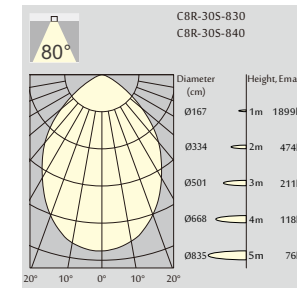

C8R

3000K
(Standard)

Order Information

C8R-20S 2000 Lm MODELS

(White trim, SAMSUNG LED)

Code	LED output	Downlight output	LED Power	System Power	CRI	CCT
C8R-20S-830	2400 lm	1900 lm	19 W	22 W	83	3000K
C8R-20S-840	2600 lm	2100 lm	19 W	22 W	83	4000K

C8R-30S 3000 Lm MODELS

(White trim, SAMSUNG LED)

Code	LED output	Downlight output	LED Power	System Power	CRI	CCT
C8R-30S-830	4000 lm	3200 lm	32 W	35 W	83	3000K
C8R-30S-840	4200 lm	3400 lm	32 W	35 W	83	4000K