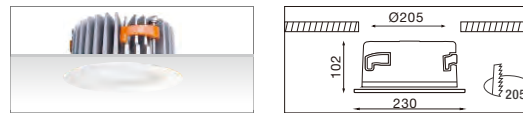

E4F

3000K
(Standard)

Order Information

E4F-13SN 1300 Lm MODELS (White trim, SAMSUNG LED)

Code	LED output	Downlight output	LED Power	System Power	CRI	CCT
E4F-13SN-830	1500 lm	1200 lm	13 W	16 W	83	3000K
E4F-13SN-840	1600 lm	1300 lm	13 W	16 W	83	4000K