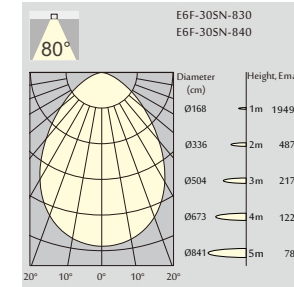

E6F

3000K
(Standard)

Order Information

E6F-20SN 2000 Lm MODELS

Code	LED output	Downlight output	LED Power	System Power	CRI	CCT
E6F-20SN-830	2500 lm	2000 lm	19 W	22 W	83	3000K
E6F-20SN-840	2700 lm	2200 lm	19 W	22 W	83	4000K

E6F-30SN 3000 Lm MODELS (White trim, SAMSUNG LED)

Code	LED output	Downlight output	LED Power	System Power	CRI	CCT
E6F-30SN-830	4300 lm	3500 lm	35 W	40 W	83	3000K
E6F-30SN-840	4500 lm	3700 lm	35 W	40 W	83	4000K