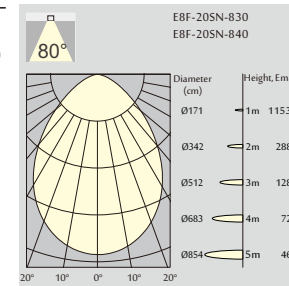

E8F

3000K
(Standard)

Order Information

E8F-20S 2000 Lm MODELS

Code	LED output	Downlight output	LED Power	System Power	CRI	CCT
E8F-20SN-830	2500 lm	2000 lm	19 W	22 W	83	3000K
E8F-20SN-840	2600 lm	2200 lm	19 W	22 W	83	4000K

E8F-30SN 3000 Lm MODELS (White trim, SAMSUNG LED)

Code	LED output	Downlight output	LED Power	System Power	CRI	CCT
E8F-30SN-830	4300 lm	3500 lm	35 W	40 W	83	3000K
E8F-30SN-840	4500 lm	3700 lm	35 W	40 W	83	4000K