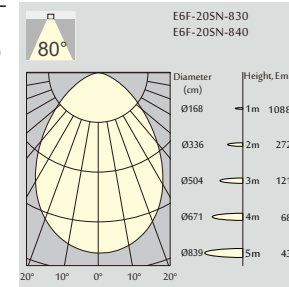

Mounting ring color

E3F

3000K
(Standard)

Order Information

E3F-07S2 700 Lm MODELS (White trim, SAMSUNG LED)

Code	LED output	Downlight output	LED Power	System Power	CRI	CCT
E3F-07S2-830	1000 lm	750 lm	8.5 W	11 W	83	3000K
E3F-07S2-840	1100 lm	800 lm	8.5 W	11 W	83	4000K

E6F

3000K
(Standard)

Order Information

E6F-20SN 2000 Lm MODELS

Code	LED output	Downlight output	LED Power	System Power	CRI	CCT
E6F-20SN-830	2500 lm	2000 lm	19 W	22 W	83	3000K
E6F-20SN-840	2700 lm	2200 lm	19 W	22 W	83	4000K