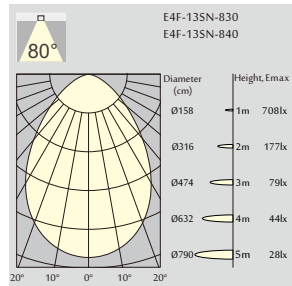

E4F

3000K
(Standard)

Order Information

E4F-13SN 1300 Lm MODELS (White trim, SAMSUNG LED)

Code	LED output	Downlight output	LED Power	System Power	CRI	CCT
E4F-13SN-830	1500 lm	1200 lm	13 W	16 W	83	3000K
E4F-13SN-840	1600 lm	1300 lm	13 W	16 W	83	4000K