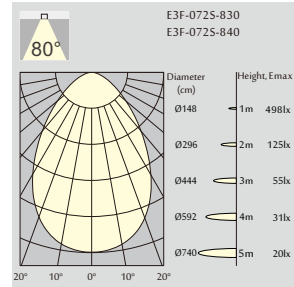

Mounting ring color

E3F

3000K
(Standard)

Order Information

E3F-07S2 700 Lm MODELS (White trim, SAMSUNG LED)

Code	LED output	Downlight output	LED Power	System Power	CRI	CCT
E3F-07S2-830	1000 lm	750 lm	8.5 W	11 W	83	3000K
E3F-07S2-840	1100 lm	800 lm	8.5 W	11 W	83	4000K