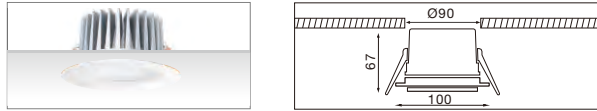

E3F

3000K
(Standard)

Order Information

E3F-07S2 700 Lm MODELS (White trim, SAMSUNG LED)

Code	LED output	Downlight output	LED Power	System Power	CRI	CCT
E3F-07S2-830	1000 lm	750 lm	8.5 W	11 W	83	3000K
E3F-07S2-840	1100 lm	800 lm	8.5 W	11 W	83	4000K

E6F

3000K
(Standard)

Order Information

E6F-20SN 2000 Lm MODELS

Code	LED output	Downlight output	LED Power	System Power	CRI	CCT
E6F-20SN-830	2500 lm	2000 lm	19 W	22 W	83	3000K
E6F-20SN-840	2700 lm	2200 lm	19 W	22 W	83	4000K

E6F-30SN 3000 Lm MODELS (White trim, SAMSUNG LED)

Code	LED output	Downlight output	LED Power	System Power	CRI	CCT
E6F-30SN-830	4300 lm	3500 lm	35 W	40 W	83	3000K
E6F-30SN-840	4500 lm	3700 lm	35 W	40 W	83	4000K

E4F

3000K
(Standard)

Order Information

E4F-13SN 1300 Lm MODELS (White trim, SAMSUNG LED)

Code	LED output	Downlight output	LED Power	System Power	CRI	CCT
E4F-13SN-830	1500 lm	1200 lm	13 W	16 W	83	3000K
E4F-13SN-840	1600 lm	1300 lm	13 W	16 W	83	4000K

E8F

3000K
(Standard)

Order Information

E8F-20S 2000 Lm MODELS

Code	LED output	Downlight output	LED Power	System Power	CRI	CCT
E8F-20SN-830	2500 lm	2000 lm	19 W	22 W	83	3000K
E8F-20SN-840	2600 lm	2200 lm	19 W	22 W	83	4000K

E8F-30SN 3000 Lm MODELS (White trim, SAMSUNG LED)

Code	LED output	Downlight output	LED Power	System Power	CRI	CCT
E8F-30SN-830	4300 lm	3500 lm	35 W	40 W	83	3000K
E8F-30SN-840	4500 lm	3700 lm	35 W	40 W	83	4000K