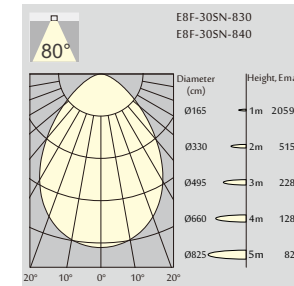

E8F

3000K
(Standard)

Order Information

E8F-20S 2000 Lm MODELS

Code	LED output	Downlight output	LED Power	System Power	CRI	CCT
E8F-20SN-830	2500 lm	2000 lm	19 W	22 W	83	3000K
E8F-20SN-840	2600 lm	2200 lm	19 W	22 W	83	4000K

E8F-30SN 3000 Lm MODELS (White trim, SAMSUNG LED)

Code	LED output	Downlight output	LED Power	System Power	CRI	CCT
E8F-30SN-830	4300 lm	3500 lm	35 W	40 W	83	3000K
E8F-30SN-840	4500 lm	3700 lm	35 W	40 W	83	4000K