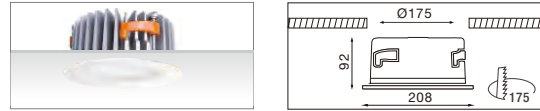

Mounting ring color

E3F

3000K
(Standard)

Order Information

E3F-07S2 700 Lm MODELS (White trim, SAMSUNG LED)

Code	LED output	Downlight output	LED Power	System Power	CRI	CCT
E3F-07S2-830	1000 lm	750 lm	8.5 W	11 W	83	3000K
E3F-07S2-840	1100 lm	800 lm	8.5 W	11 W	83	4000K