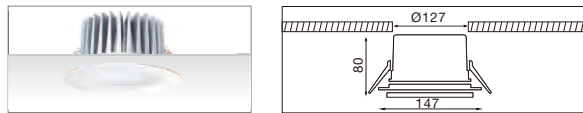

E3F

3000K
(Standard)

Order Information

E3F-07S2 700 Lm MODELS (White trim, SAMSUNG LED)

Code	LED output	Downlight output	LED Power	System Power	CRI	CCT
E3F-07S2-830	1000 lm	750 lm	8.5 W	11 W	83	3000K
E3F-07S2-840	1100 lm	800 lm	8.5 W	11 W	83	4000K

E6F

3000K
(Standard)

Order Information

E6F-20SN 2000 Lm MODELS

Code	LED output	Downlight output	LED Power	System Power	CRI	CCT
E6F-20SN-830	2500 lm	2000 lm	19 W	22 W	83	3000K
E6F-20SN-840	2700 lm	2200 lm	19 W	22 W	83	4000K

E6F-30SN 3000 Lm MODELS (White trim, SAMSUNG LED)

Code	LED output	Downlight output	LED Power	System Power	CRI	CCT
E6F-30SN-830	4300 lm	3500 lm	35 W	40 W	83	3000K
E6F-30SN-840	4500 lm	3700 lm	35 W	40 W	83	4000K

E4F

3000K
(Standard)

Order Information

E4F-13SN 1300 Lm MODELS (White trim, SAMSUNG LED)

Code	LED output	Downlight output	LED Power	System Power	CRI	CCT
E4F-13SN-830	1500 lm	1200 lm	13 W	16 W	83	3000K
E4F-13SN-840	1600 lm	1300 lm	13 W	16 W	83	4000K

E8F

3000K
(Standard)

Order Information

E8F-20S 2000 Lm MODELS

Code	LED output	Downlight output	LED Power	System Power	CRI	CCT
E8F-20SN-830	2500 lm	2000 lm	19 W	22 W	83	3000K
E8F-20SN-840	2600 lm	2200 lm	19 W	22 W	83	4000K

E8F-30SN 3000 Lm MODELS (White trim, SAMSUNG LED)

Code	LED output	Downlight output	LED Power	System Power	CRI	CCT
E8F-30SN-830	4300 lm	3500 lm	35 W	40 W	83	3000K
E8F-30SN-840	4500 lm	3700 lm	35 W	40 W	83	4000K