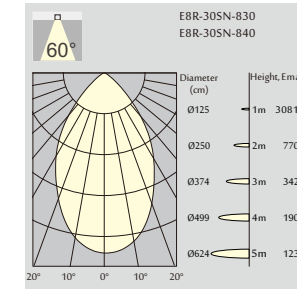

Code	LED output	Downlight output	LED Power	System Power	CRI	CCT
E6R-30SN-830	4300 lm	3500 lm	35 W	40 W	83	3000K
E6R-30SN-840	4500 lm	3700 lm	35 W	40 W	83	4000K

E4R

3000K
(Standard)

Order Information

E4R-13SN 1300 Lm MODELS (White trim, SAMSUNG LED)

Code	LED output	Downlight output	LED Power	System Power	CRI	CCT
E4R-13SN-830	1500 lm	1200 lm	13 W	16 W	83	3000K
E4R-13SN-840	1600 lm	1300 lm	13 W	16 W	83	4000K

E8R

3000K
(Standard)

Order Information

E8R-20SN 2000 Lm MODELS