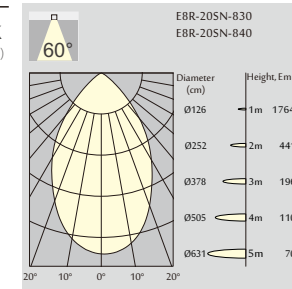

Code	LED output	Downlight output	LED Power	System Power	CRI	CCT
E6R-20SN-830	2500 lm	2000 lm	19 W	22 W	83	3000K
E6R-20SN-840	2700 lm	2200 lm	19 W	22 W	83	4000K

E6R-30SN 3000 Lm MODELS (White trim, SAMSUNG LED)

Code	LED output	Downlight output	LED Power	System Power	CRI	CCT
E6R-30SN-830	4300 lm	3500 lm	35 W	40 W	83	3000K
E6R-30SN-840	4500 lm	3700 lm	35 W	40 W	83	4000K

E4R

3000K
(Standard)

Order Information

E4R-13SN 1300 Lm MODELS (White trim, SAMSUNG LED)

Code	LED output	Downlight output	LED Power	System Power	CRI	CCT
E4R-13SN-830	1500 lm	1200 lm	13 W	16 W	83	3000K
E4R-13SN-840	1600 lm	1300 lm	13 W	16 W	83	4000K

E8R

3000K
(Standard)

Order Information

E8R-20SN 2000 Lm MODELS