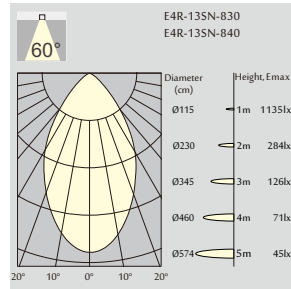

Code	LED output	Downlight output	LED Power	System Power	CRI	CCT
E6R-20SN-830	2500 lm	2000 lm	19 W	22 W	83	3000K
E6R-20SN-840	2700 lm	2200 lm	19 W	22 W	83	4000K

E6R-30SN 3000 Lm MODELS (White trim, SAMSUNG LED)

Code	LED output	Downlight output	LED Power	System Power	CRI	CCT
E6R-30SN-830	4300 lm	3500 lm	35 W	40 W	83	3000K
E6R-30SN-840	4500 lm	3700 lm	35 W	40 W	83	4000K

E4R

3000K
(Standard)

Order Information

E4R-13SN 1300 Lm MODELS (White trim, SAMSUNG LED)