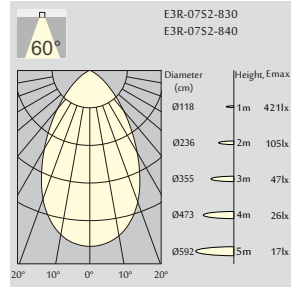

E3R

3000K
(Standard)

Order Information

E3R-07S2 700 Lm MODELS (White trim, SAMSUNG LED)

Code	LED output	Downlight output	LED Power	System Power	CRI	CCT
E3R-07S2-830	1000 lm	750 lm	8.5 W	11 W	83	3000K
E3R-07S2-840	1100 lm	800 lm	8.5 W	11 W	83	4000K