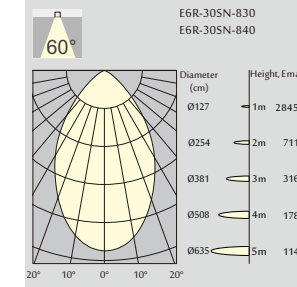

Code	LED output	Downlight output	LED Power	System Power	CRI	CCT
E3R-07S2-830	1000 lm	750 lm	8.5 W	11 W	83	3000K
E3R-07S2-840	1100 lm	800 lm	8.5 W	11 W	83	4000K

E6R

3000K
(Standard)

Order Information

E6R-20SN 2000 Lm MODELS