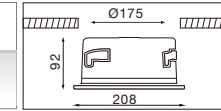

E3R

3000K
(Standard)

Order Information

E3R-07S2 700 Lm MODELS (White trim, SAMSUNG LED)

Code	LED output	Downlight output	LED Power	System Power	CRI	CCT
E3R-07S2-830	1000 lm	750 lm	8.5 W	11 W	83	3000K
E3R-07S2-840	1100 lm	800 lm	8.5 W	11 W	83	4000K

E6R

3000K
(Standard)

Order Information

E6R-20SN 2000 Lm MODELS

Code	LED output	Downlight output	LED Power	System Power	CRI	CCT
E6R-20SN-830	2500 lm	2000 lm	19 W	22 W	83	3000K
E6R-20SN-840	2700 lm	2200 lm	19 W	22 W	83	4000K

E6R-30SN 3000 Lm MODELS (White trim, SAMSUNG LED)

Code	LED output	Downlight output	LED Power	System Power	CRI	CCT
E6R-30SN-830	4300 lm	3500 lm	35 W	40 W	83	3000K
E6R-30SN-840	4500 lm	3700 lm	35 W	40 W	83	4000K

E4R

3000K
(Standard)

Order Information

E4R-13SN 1300 Lm MODELS (White trim, SAMSUNG LED)

Code	LED output	Downlight output	LED Power	System Power	CRI	CCT
E4R-13SN-830	1500 lm	1200 lm	13 W	16 W	83	3000K
E4R-13SN-840	1600 lm	1300 lm	13 W	16 W	83	4000K

E8R

3000K
(Standard)

Order Information

E8R-20SN 2000 Lm MODELS

Code	LED output	Downlight output	LED Power	System Power	CRI	CCT
E8R-20SN-830	2500 lm	2000 lm	19 W	22 W	83	3000K
E8R-20SN-840	2700 lm	2200 lm	19 W	22 W	83	4000K

E8R-30SN 3000 Lm MODELS (White trim, SAMSUNG LED)

Code	LED output	Downlight output	LED Power	System Power	CRI	CCT
E8R-30SN-830	4300 lm	3500 lm	35 W	40 W	83	3000K
E8R-30SN-840	4500 lm	3700 lm	35 W	40 W	83	4000K