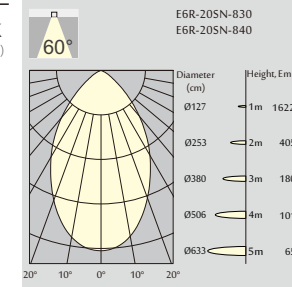

Code	LED output	Downlight output	LED Power	System Power	CRI	CCT
E3R-07S2-830	1000 lm	750 lm	8.5 W	11 W	83	3000K
E3R-07S2-840	1100 lm	800 lm	8.5 W	11 W	83	4000K

E6R

3000K
(Standard)

Order Information

E6R-20SN 2000 Lm MODELS