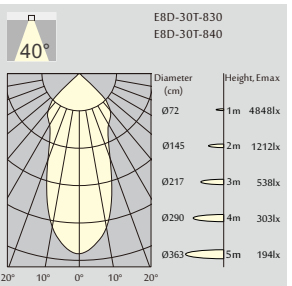

E4D

3000K
(Standard)

Order Information

E4D-13T 1500 Lm MODELS (White trim, CITIZEN LED)

Code	LED output	Downlight output	LED Power	System Power	CRI	CCT
E4D-13T-830-20	2100 lm	1700 lm	18 W	21 W	83	3000K
E4D-13T-840-20	2300 lm	1800 lm	18 W	21 W	83	4000K
E4D-13T-830-40	2100 lm	1700 lm	18 W	21 W	83	3000K
E4D-13T-840-40	2300 lm	1800 lm	18 W	21 W	83	4000K

E8D

3000K
(Standard)

Order Information

E8D-20T 2000 Lm MODELS (White trim, CITIZEN LED)

Code	LED output	Downlight output	LED Power	System Power	CRI	CCT
E8D-20T-830	3300 lm	2700 lm	25 W	28 W	83	3000K
E8D-20T-840	3500 lm	2900 lm	25 W	28 W	83	4000K