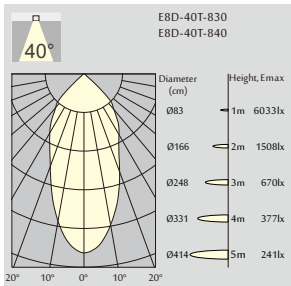

E8D

3000K
(Standard)

Order Information

E8D-20T 2000 Lm MODELS (White trim, CITIZEN LED)

Code	LED output	Downlight output	LED Power	System Power	CRI	CCT
E8D-20T-830	3300 lm	2700 lm	25 W	28 W	83	3000K
E8D-20T-840	3500 lm	2900 lm	25 W	28 W	83	4000K

E8D-30T 3000 Lm MODELS (White trim, CITIZEN LED)

Code	LED output	Downlight output	LED Power	System Power	CRI	CCT
E8D-30T-830	4700 lm	3800 lm	38 W	42 W	83	3000K
E8D-30T-840	4900 lm	4000 lm	38 W	42 W	83	4000K

E8D-40T 5000 Lm MODELS (White trim, CITIZEN LED)

Code	LED output	Downlight output	LED Power	System Power	CRI	CCT
E8D-40T-830	6300 lm	5100 lm	52 W	56 W	83	3000K
E8D-40T-840	6600 lm	5400 lm	52 W	56 W	83	4000K