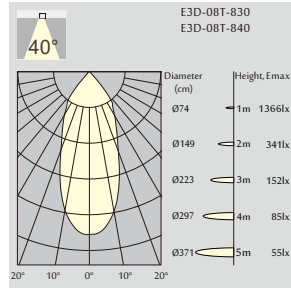

Mounting ring color

- White (standard)
- Black
- Gray

E3D

3000K
(Standard)

NEW

Order Information

E3D-08T 900 Lm MODELS (White trim, CITIZEN LED)

Code	LED output	Downlight output	LED Power	System Power	CRI	CCT
E3D-08T-830	1100 lm	900 lm	9.5 W	12 W	83	3000K
E3D-08T-840	1200 lm	950 lm	9.5 W	12 W	83	4000K

E6D

3000K
(Standard)

Order Information

E6D-20T 2000 Lm MODELS (White trim, CITIZEN LED)

Code	LED output	Downlight output	LED Power	System Power	CRI	CCT
E6D-20T-830	3200 lm	2600 lm	25 W	28 W	83	3000K
E6D-20T-840	3400 lm	2800 lm	25 W	28 W	83	4000K