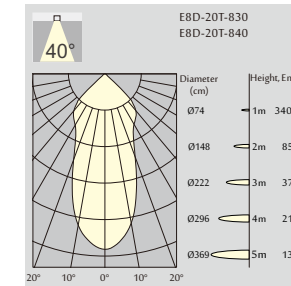

E8D

3000K
(Standard)

Order Information

E8D-20T 2000 Lm MODELS (White trim, CITIZEN LED)

Code	LED output	Downlight output	LED Power	System Power	CRI	CCT
E8D-20T-830	3300 lm	2700 lm	25 W	28 W	83	3000K
E8D-20T-840	3500 lm	2900 lm	25 W	28 W	83	4000K

E8D-30T 3000 Lm MODELS (White trim, CITIZEN LED)

Code	LED output	Downlight output	LED Power	System Power	CRI	CCT
E8D-30T-830	4700 lm	3800 lm	38 W	42 W	83	3000K
E8D-30T-840	4900 lm	4000 lm	38 W	42 W	83	4000K

E8D-40T 5000 Lm MODELS (White trim, CITIZEN LED)

Code	LED output	Downlight output	LED Power	System Power	CRI	CCT
E8D-40T-830	6300 lm	5100 lm	52 W	56 W	83	3000K
E8D-40T-840	6600 lm	5400 lm	52 W	56 W	83	4000K