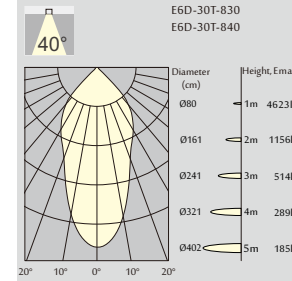

Mounting ring color

- White (standard)
- Black
- Gray

E3D

3000K
(Standard)

NEW

Order Information

E3D-08T 900 Lm MODELS (White trim, CITIZEN LED)

Code	LED output	Downlight output	LED Power	System Power	CRI	CCT
E3D-08T-830	1100 lm	900 lm	9.5 W	12 W	83	3000K
E3D-08T-840	1200 lm	950 lm	9.5 W	12 W	83	4000K

E6D

3000K
(Standard)

Order Information

E6D-20T 2000 Lm MODELS (White trim, CITIZEN LED)

Code	LED output	Downlight output	LED Power	System Power	CRI	CCT
E6D-20T-830	3200 lm	2600 lm	25 W	28 W	83	3000K
E6D-20T-840	3400 lm	2800 lm	25 W	28 W	83	4000K