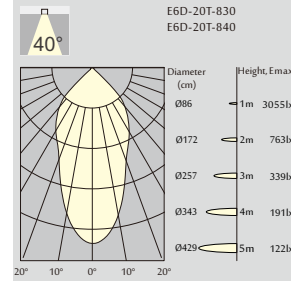

Mounting ring color

- White (standard)
- Black
- Gray

E3D

3000K
(Standard)

NEW

Order Information

E3D-08T 900 Lm MODELS (White trim, CITIZEN LED)

Code	LED output	Downlight output	LED Power	System Power	CRI	CCT
E3D-08T-830	1100 lm	900 lm	9.5 W	12 W	83	3000K
E3D-08T-840	1200 lm	950 lm	9.5 W	12 W	83	4000K

E6D

3000K
(Standard)

Order Information

E6D-20T 2000 Lm MODELS (White trim, CITIZEN LED)

Code	LED output	Downlight output	LED Power	System Power	CRI	CCT
E6D-20T-830	3200 lm	2600 lm	25 W	28 W	83	3000K
E6D-20T-840	3400 lm	2800 lm	25 W	28 W	83	4000K