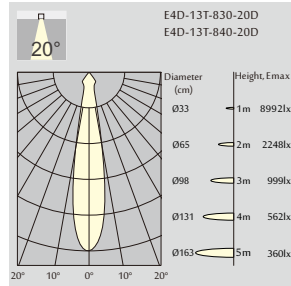

E4D

3000K
(Standard)

Order Information

E4D-13T 1500 Lm MODELS (White trim, CITIZEN LED)

Code	LED output	Downlight output	LED Power	System Power	CRI	CCT
E4D-13T-830-20	2100 lm	1700 lm	18 W	21 W	83	3000K
E4D-13T-840-20	2300 lm	1800 lm	18 W	21 W	83	4000K
E4D-13T-830-40	2100 lm	1700 lm	18 W	21 W	83	3000K
E4D-13T-840-40	2300 lm	1800 lm	18 W	21 W	83	4000K