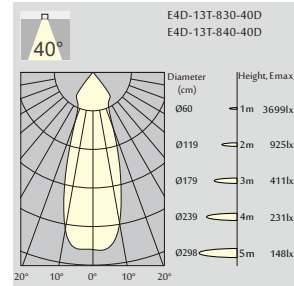

E4D

3000K
(Standard)

Order Information

E4D-13T 1500 Lm MODELS (White trim, CITIZEN LED)

Code	LED output	Downlight output	LED Power	System Power	CRI	CCT
E4D-13T-830-20	2100 lm	1700 lm	18 W	21 W	83	3000K
E4D-13T-840-20	2300 lm	1800 lm	18 W	21 W	83	4000K
E4D-13T-830-40	2100 lm	1700 lm	18 W	21 W	83	3000K
E4D-13T-840-40	2300 lm	1800 lm	18 W	21 W	83	4000K